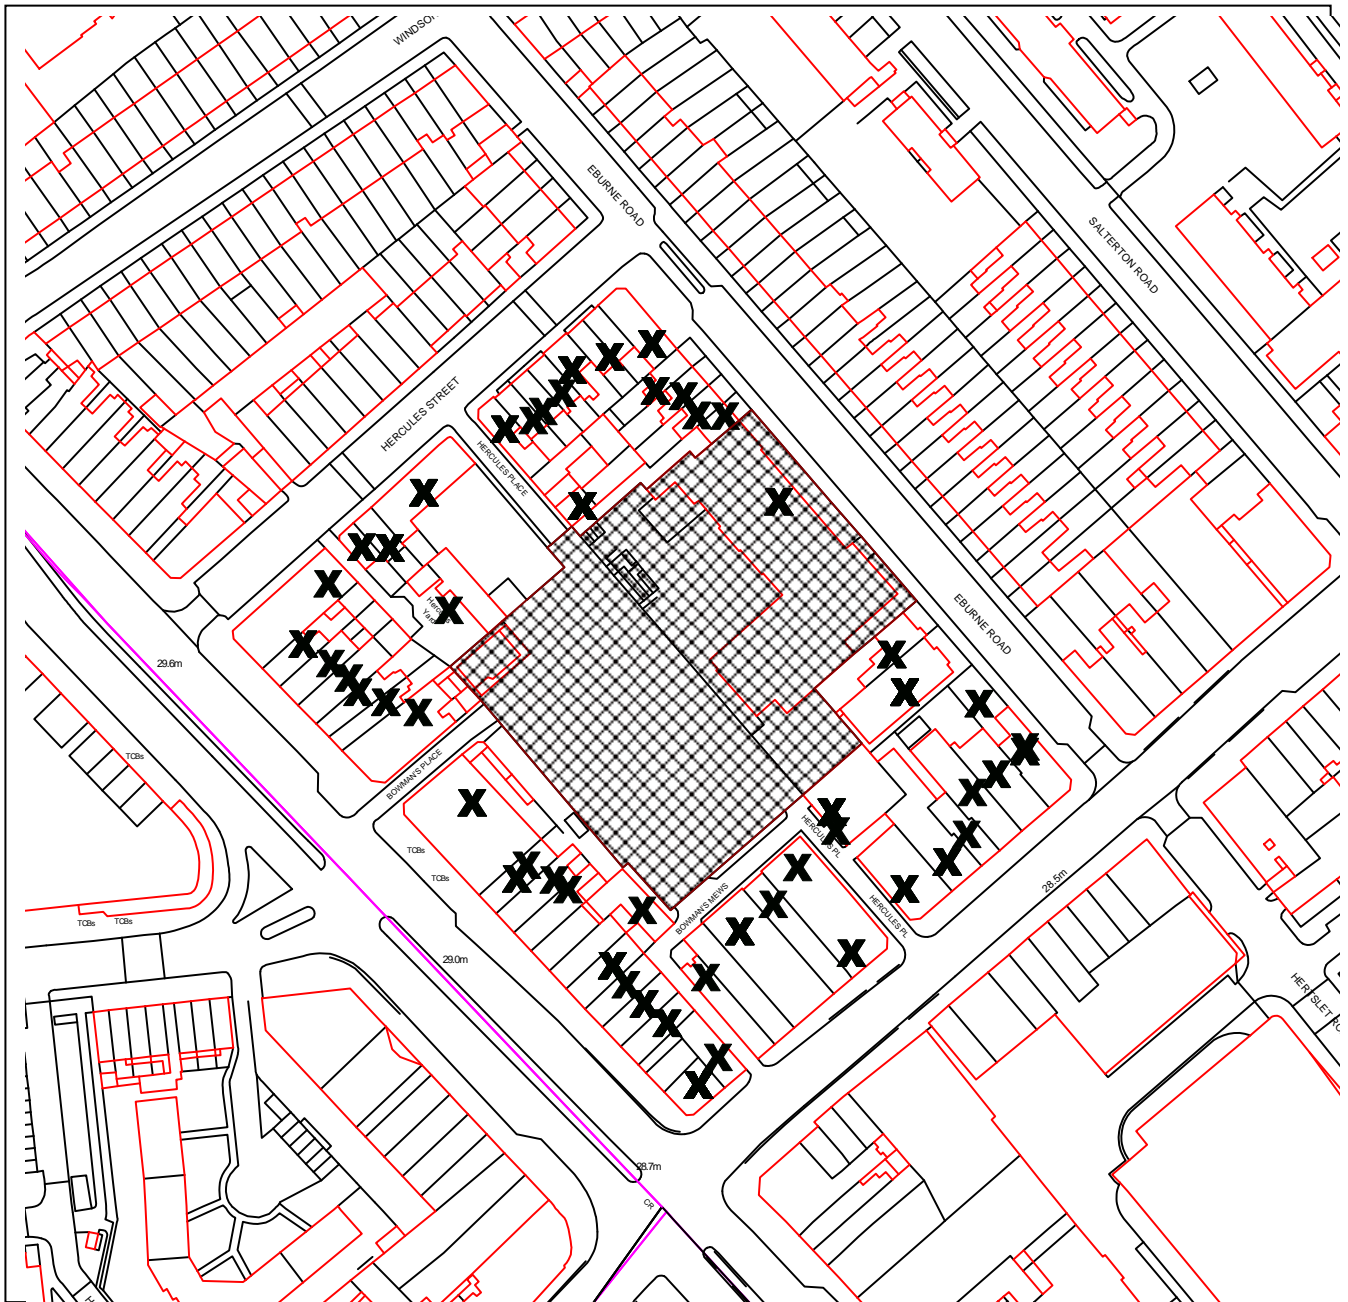

## DEVELOPMENT MANAGEMENT

PLANNING APPLICATION REF NO: P2014/1243/FUL

LOCATION: GRAFTON JUNIOR SCHOOL 9 EBURNE ROAD  
LONDON N7 6AR

SCALE: 1:1600

This map is reproduced from Ordnance Survey material with the permission of Ordnance Survey on behalf of the Controller of Her Majesty's Stationery Office © Crown copyright. Unauthorised reproduction infringes Crown copyright and may lead to prosecution or civil proceedings.  
Islington Council, LA086452